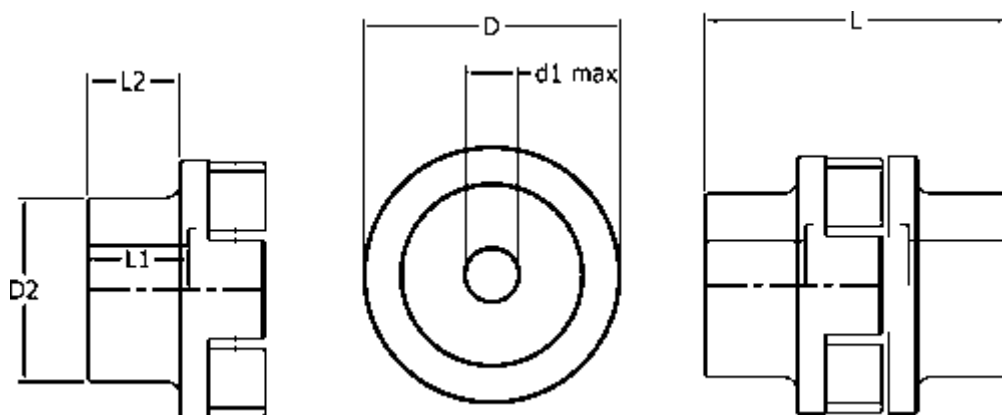

# Data Sheet

Article number: 3302100200

Description: Tschan Hub ST S100 part 200  
Maks. boring 42 mm

## Measures

D = 105

d1 max = 42

D2 = 65

L = 125

L1 = 49.5

L2 = 37.5